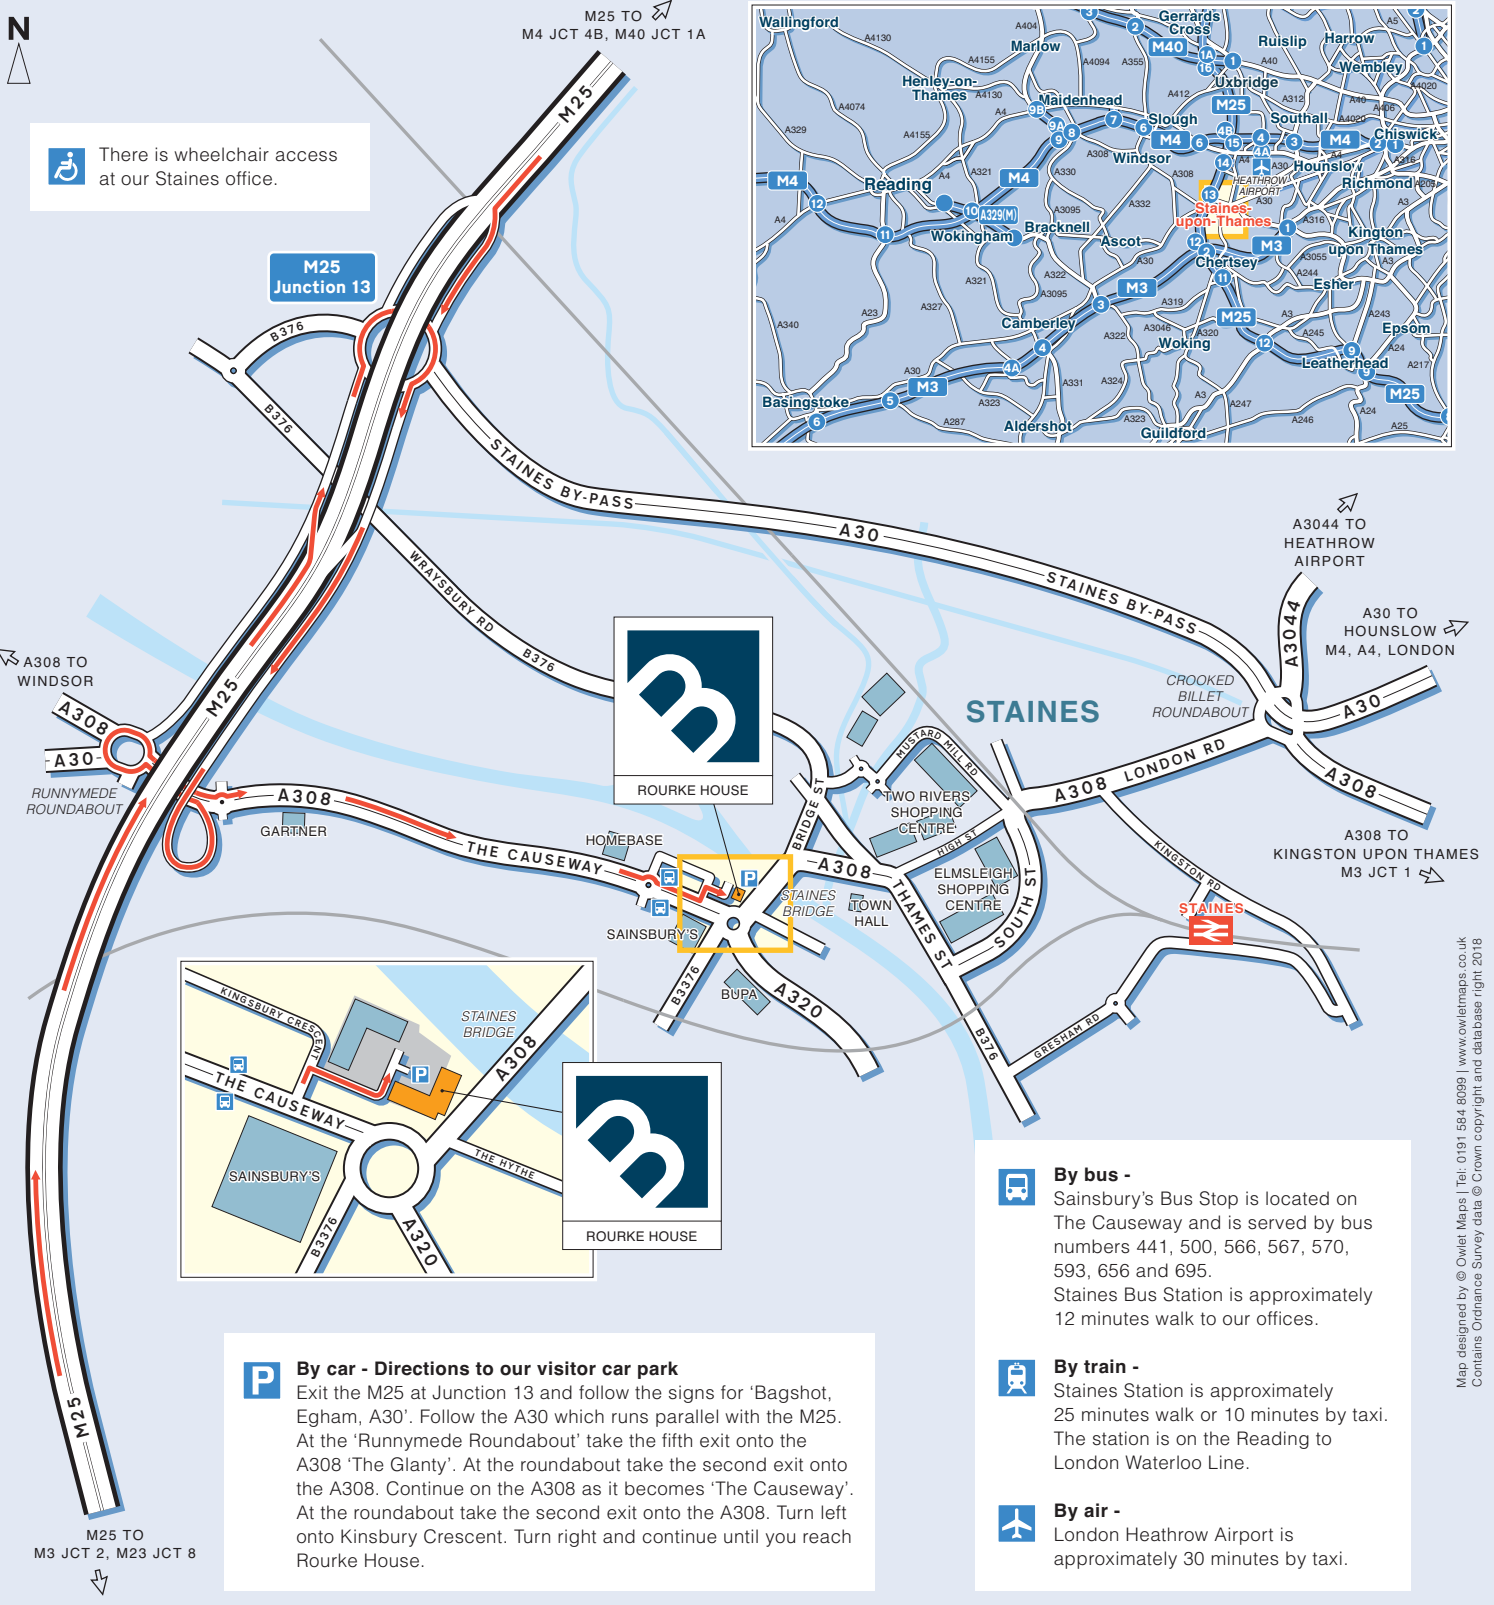

## Blaser Mills Law

Rourke House  
The Causeway  
Staines  
Middlesex TW18 3BA

Tel: +44 (0)20 3814 2020  
enquiries@blasermills.co.uk  
www.blasermills.co.uk

 There is wheelchair access at our Staines office.

 **By bus -**  
Sainsbury's Bus Stop is located on The Causeway and is served by bus numbers 441, 500, 566, 567, 570, 593, 656 and 695. Staines Bus Station is approximately 12 minutes walk to our offices.

 **By train -**  
Staines Station is approximately 25 minutes walk or 10 minutes by taxi. The station is on the Reading to London Waterloo Line.

 **By air -**  
London Heathrow Airport is approximately 30 minutes by taxi.

**P** **By car - Directions to our visitor car park**  
Exit the M25 at Junction 13 and follow the signs for 'Bagshot, Egham, A30'. Follow the A30 which runs parallel with the M25. At the 'Runnymede Roundabout' take the fifth exit onto the A308 'The Glanty'. At the roundabout take the second exit onto the A308 as it becomes 'The Causeway'. Continue on the A308. At the roundabout take the second exit onto the A308. Turn left onto Kingsbury Crescent. Turn right and continue until you reach Rourke House.